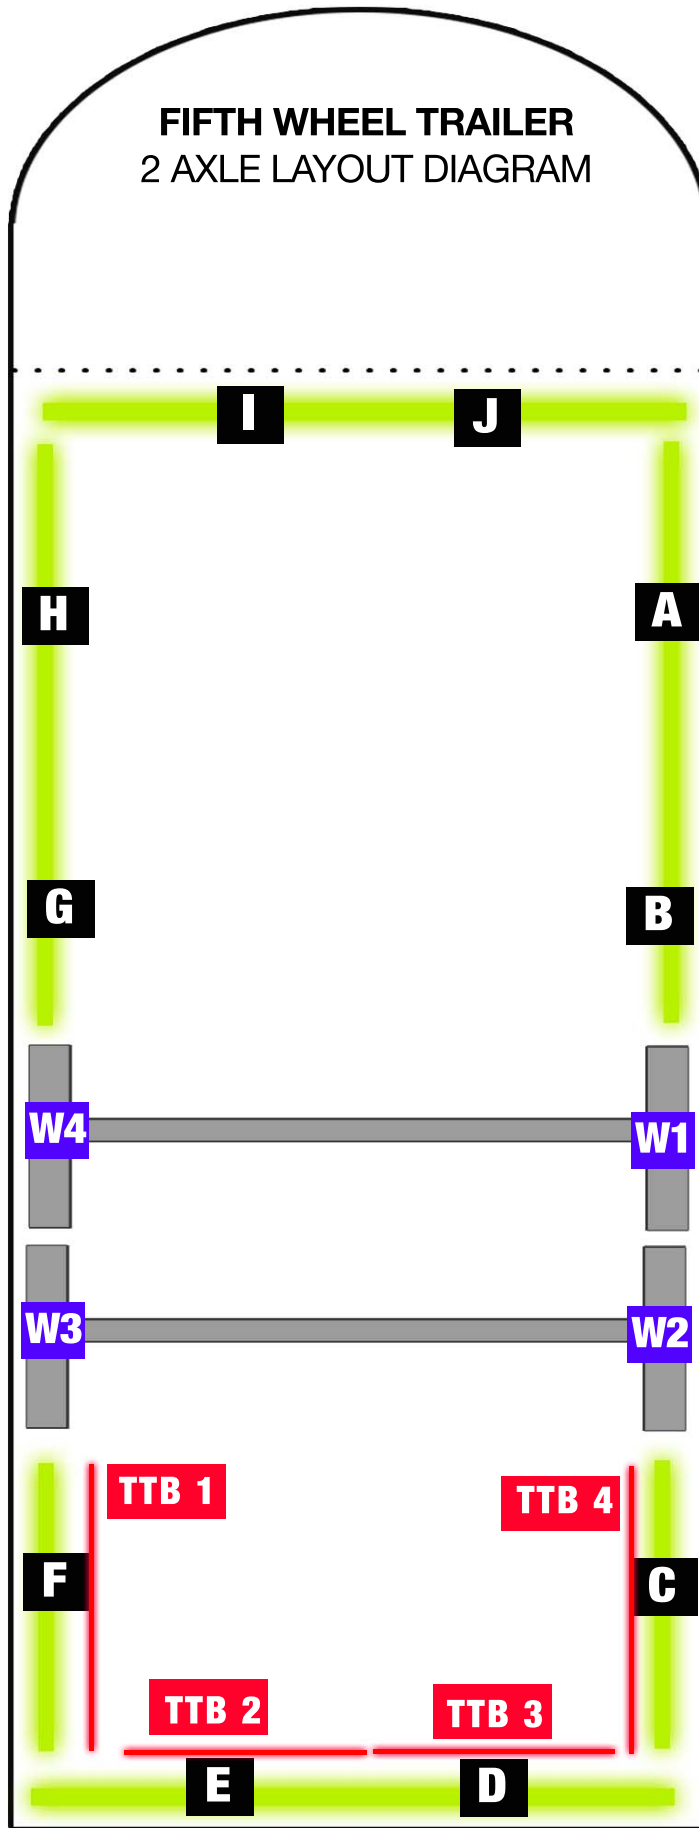

FIFTH WHEEL TRAILER 2 AXLE LAYOUT DIAGRAM

A-J = Low Profile LED strips w/ power leads

W1-W4 = Heavy Duty LED strips in Wheel Wells

TTB1 -TTB4 = Tail-Turn-Brake LED strips