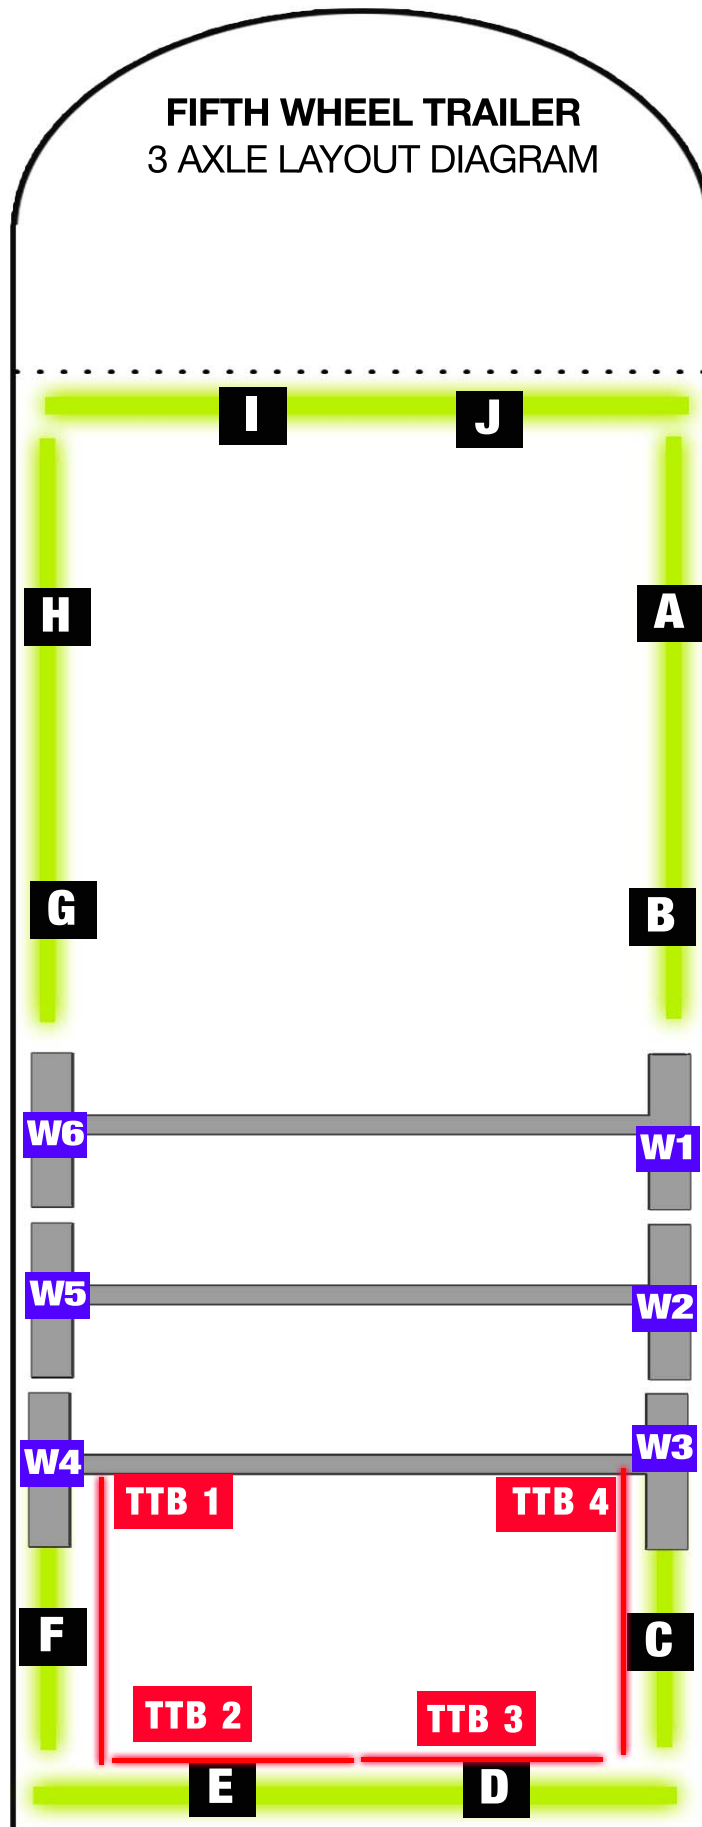

# FIFTH WHEEL TRAILER 3 AXLE LAYOUT DIAGRAM

A-J = Low Profile LED strips w/ power leads

W1-W6 = Heavy Duty LED strips in Wheel Wells

TTB1 -TTB4 = Tail-Turn-Brake LED strips