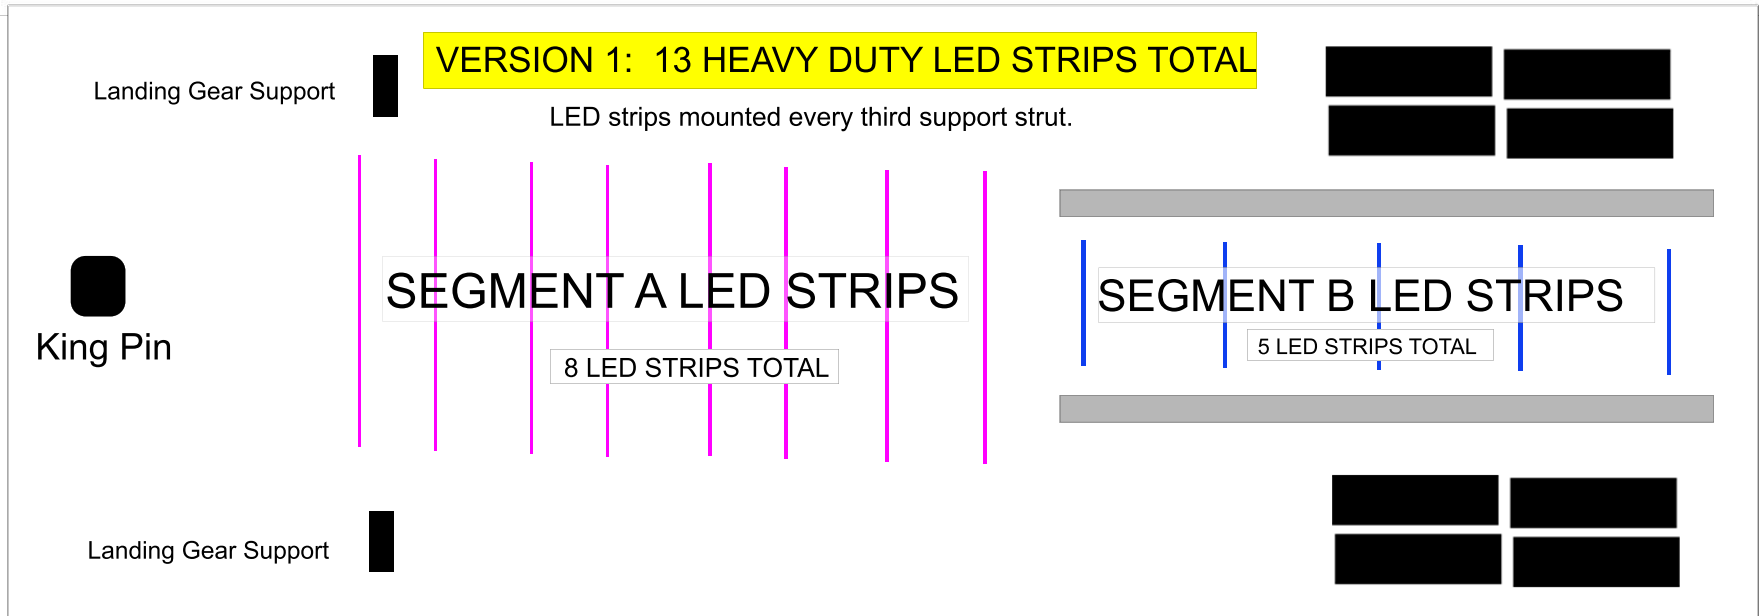

53' DRY VAN TRAILER - Center Mounted HD Strips

HEAVY DUTY LED strips mount to the support struts that run from side to side under the trailer.

PINK Lines = SEGMENT A Longer LED strips
BLUE Lines = SEGMENT B Shorter LED strips

View of the bottom of the trailer. Not to scale.