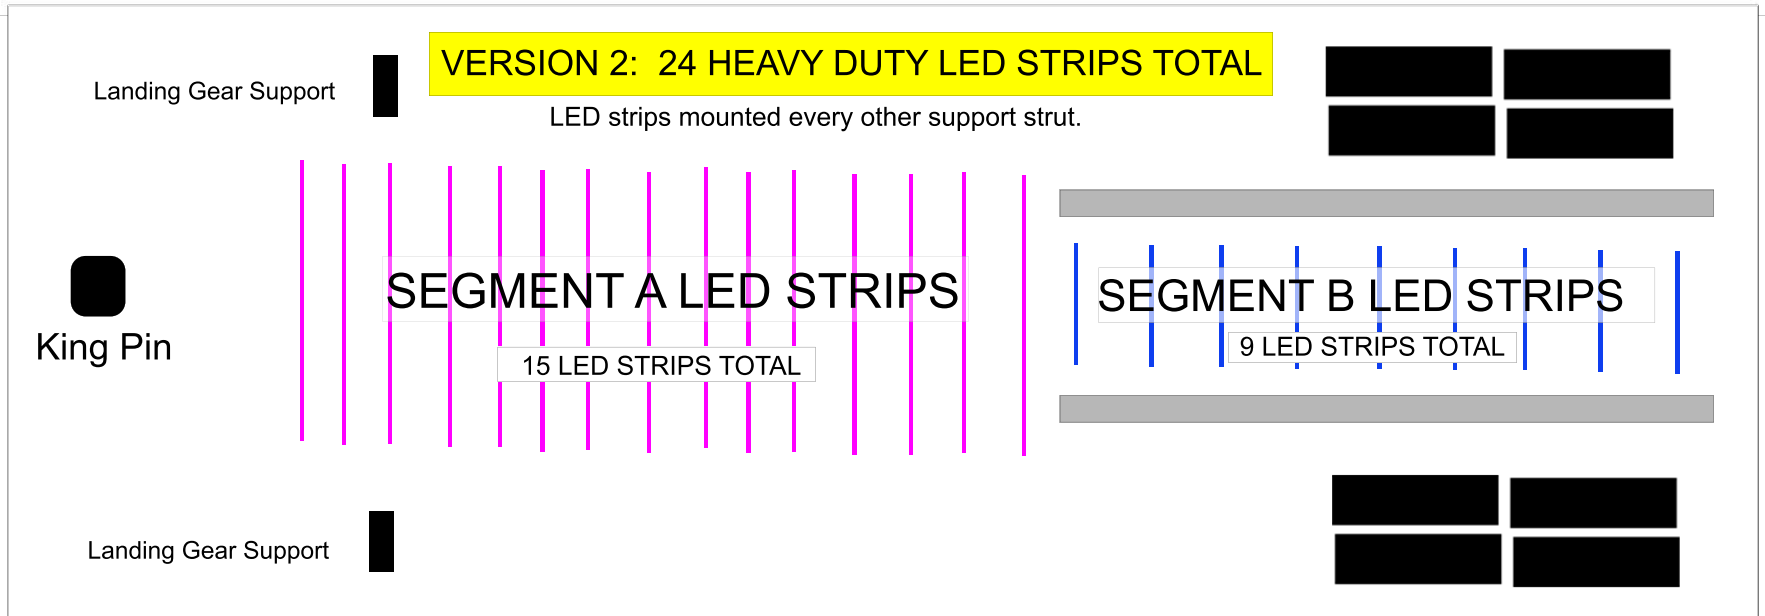

# 53' DRY VAN TRAILER - Center Mounted HD Strips

HEAVY DUTY LED strips mount to the support struts that run from side to side under the trailer.

PINK Lines = SEGMENT A Longer LED strips  
BLUE Lines = SEGMENT B Shorter LED strips

View of the bottom of the trailer. Not to scale.