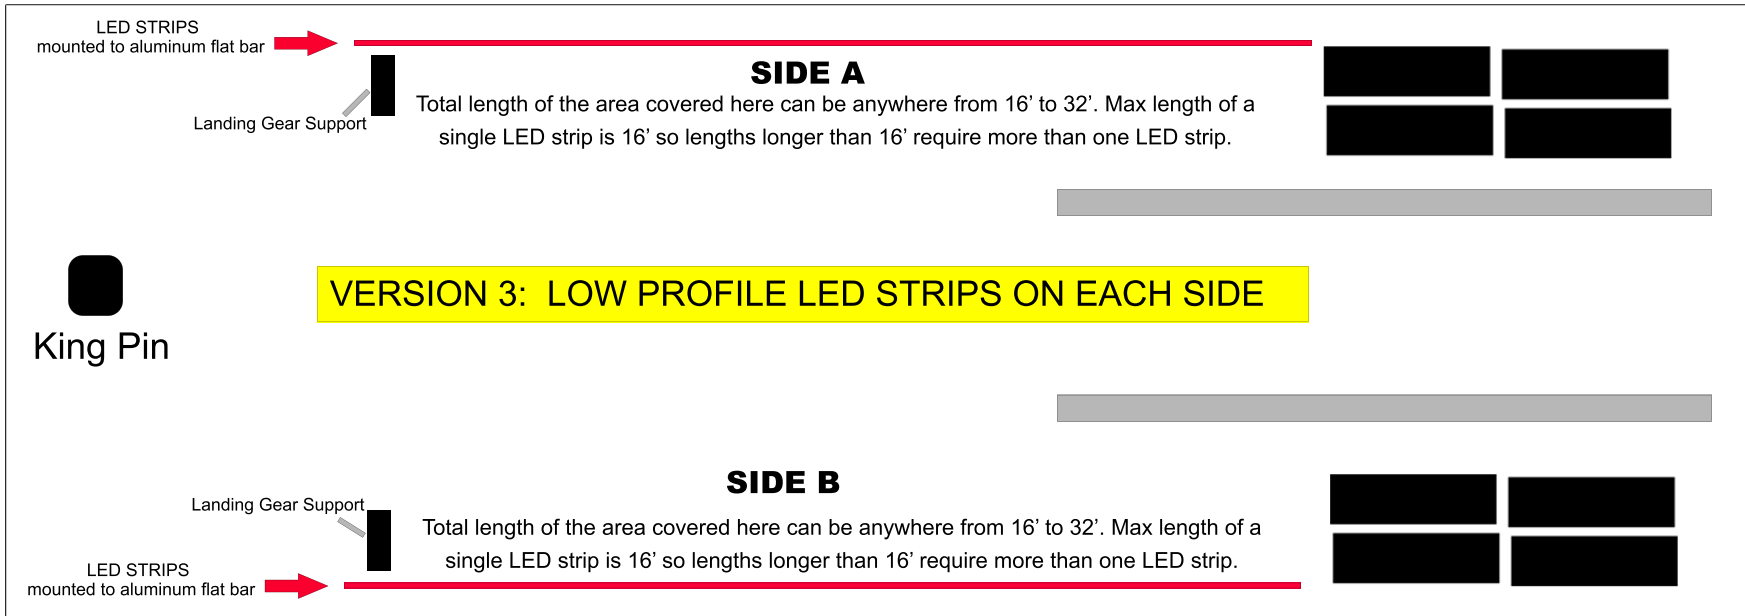

53' DRY VAN TRAILER - Edge Mounted Low Profile Strips

Multiple low profile LED strips mounted 4" to 18" in from the edge of the trailer length wise. This option requires 1" to 1.5" wide aluminum flat bar be mounted to the vertical support struts under the trailer first which is what the LED strips mount to.

View of the bottom of the trailer. Not to scale.