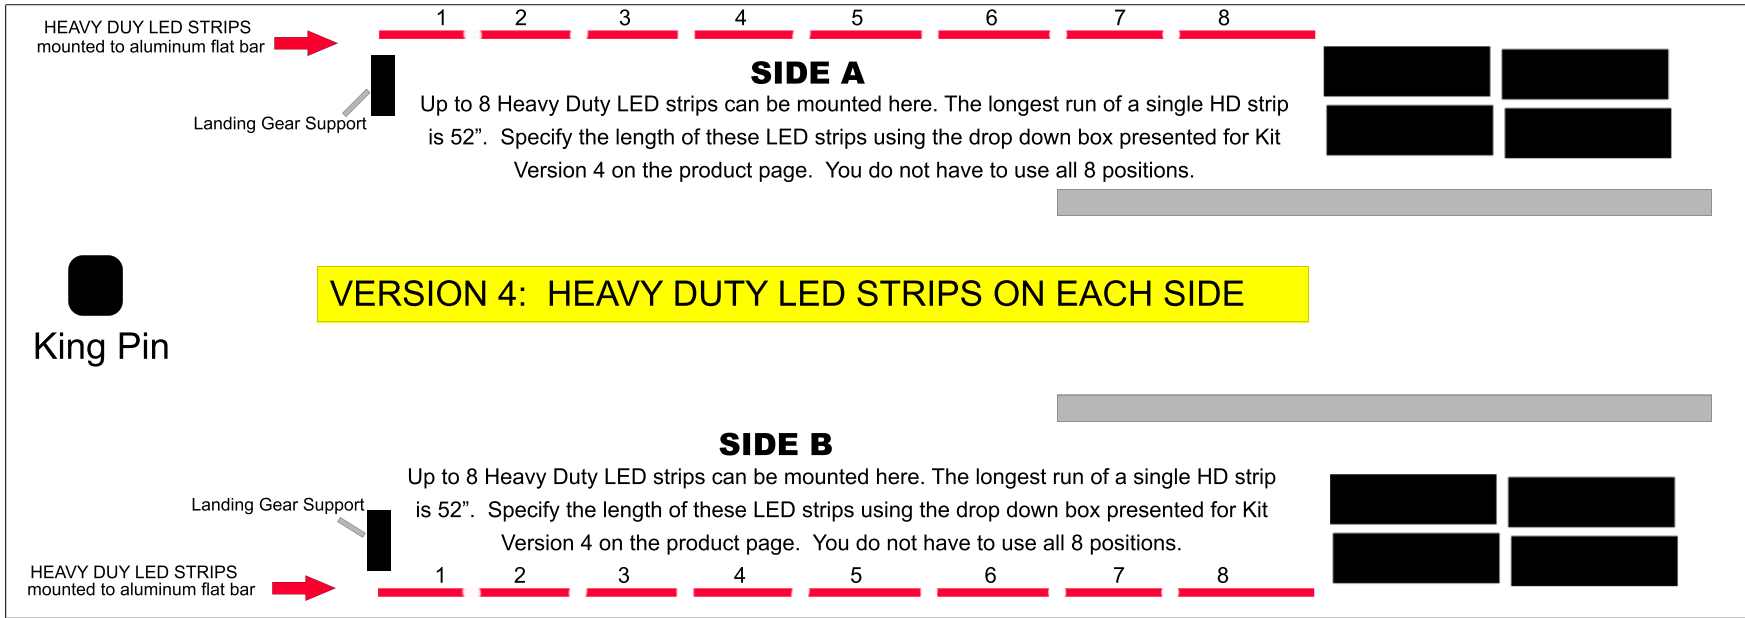

53' DRY VAN TRAILER - Edge Mounted HD LED Strips

Up to 8 Heavy Duty (HD) LED strips mounted 4" to 18" in from the edge of the trailer length wise. This option requires 1" to 1.5" wide aluminum flat bar be mounted to the vertical support struts under the trailer first which is what the LED strips mount to.

View of the bottom of the trailer. Not to scale.